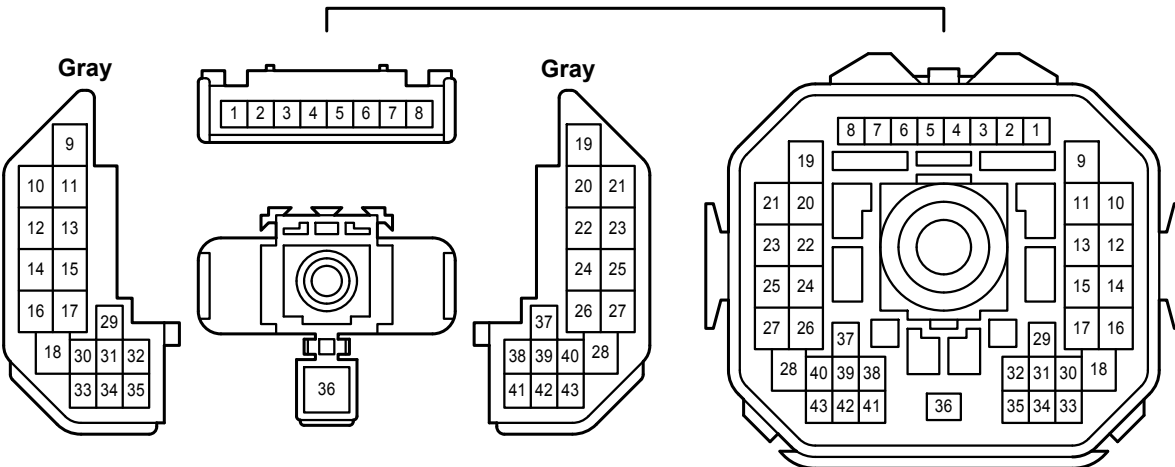

J 37
White

T 11
Black

T 12
Black

1A
White

1B
Black

J
White

ID2
White

Electric Tension Reducer